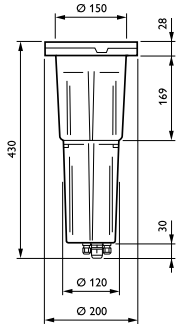

DecoScene LED BBP621

Dimensional drawing