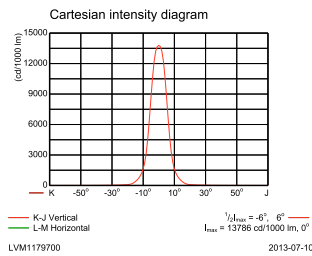

Optical cover/lens shape	Convex lens
Optical cover/lens finish	Clear
Overall height	430 mm
Overall diameter	200 mm
Effective projected area	0 m ²
Colour	Gray

Approval and Application

Ingress protection code	IP67 [Dust penetration-protected, watertight]
Mech. impact protection code	IK10 [20 J vandal-resistant]

DecoScene LED BBP621

Dimensional drawing

DecoScene LED Accent BBP621/623

Photometric data

BBP621 GC 15xLED-HBWW NB

L.O.R.=0.73

15 x 101 lm

OFCC1_BBP621 GC 15xLED-HBWW NB.EPS