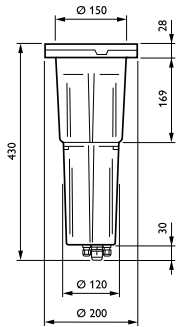

DecoScene LED BBP621

Dimensional drawing

DecoScene LED Accent BBP621/623