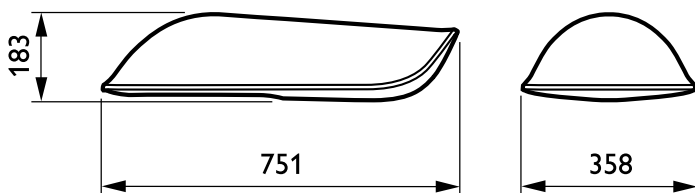

Iridium² Medium

Mechanical and Housing

Colour Grey

Product Data

Full product code 871829197575500
Order product name SGP352 CPO-TW90W K EB FX1 AL GR
EAN/UPC – product 8718291975755
Order code 97575500

Numerator – quantity per pack 1
Numerator – packs per outer box 1
Material no. (12NC) 910403999412
Net weight (piece) 10.293 kg

Dimensional drawing

Iridium2 SGP352/353