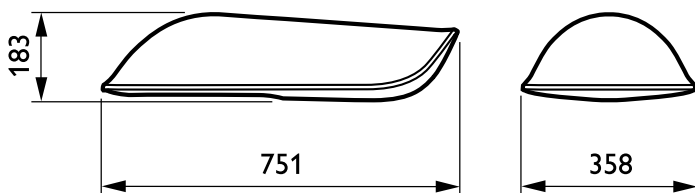

Iridium² Medium

Mechanical and Housing

Colour Grey

Product Data

Full product code 871829197581600
Order product name SGP352 CPO-TW140W K EB FX1 AL GR
EAN/UPC – product 8718291975816
Order code 97581600

Numerator – quantity per pack 1
Numerator – packs per outer box 1
Material no. (12NC) 910404100012
Net weight (piece) 10.293 kg

Dimensional drawing

Iridium2 SGP352/353