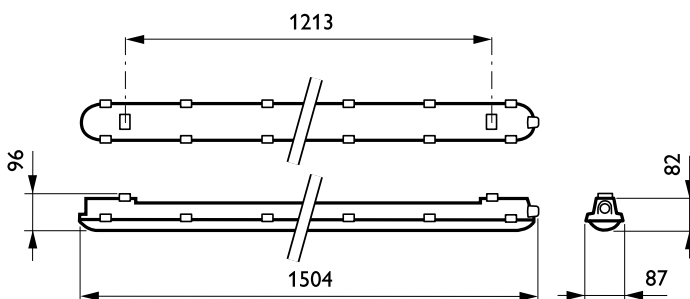

Mechanical and Housing

Housing Material	Polycarbonate
Reflector material	Steel
Optic material	-
Optical cover material	Polycarbonate
Fixation material	Stainless steel
Housing Color	Grey
Optical cover finish	Textured
Overall length	1,504 mm

Overall width	87 mm
Overall height	96 mm
Dimensions (Height x Width x Depth)	96 x 87 x 1504 mm

Approval and Application

Ingress protection code	IP65 [Dust penetration-protected, jet-proof]
Mech. impact protection code	IK08 [5 J vandal-protected]
Protection class IEC	Safety class I

Initial Performance (IEC Compliant)

Luminous flux tolerance	+/-10%
Initial chromaticity	(0.38, 0.38) SDCM <3
Power consumption tolerance	+/-10%

Over Time Performance (IEC Compliant)

Control gear failure rate at median useful life 50000 h	5 %
Lumen maintenance at median useful life* 50000 h	L75

Application Conditions

Performance ambient temperature Tq	25 °C
Maximum dim level	Not applicable
Suitable for random switching	Yes

Product Data

Order product name	WT120C LED60S/840 PSU L1500 EL1
Full product name	WT120C LED60S/840 PSU L1500 EL1
Full product code	871829185417300
Order code	910500454302
Material Nr. (12NC)	910500454302
Numerator - Quantity Per Pack	1
EAN/UPC - Product/Case	8718291854173
Numerator - Packs per outer box	1
EAN/UPC - Case	8718291854173

Dimensional drawing