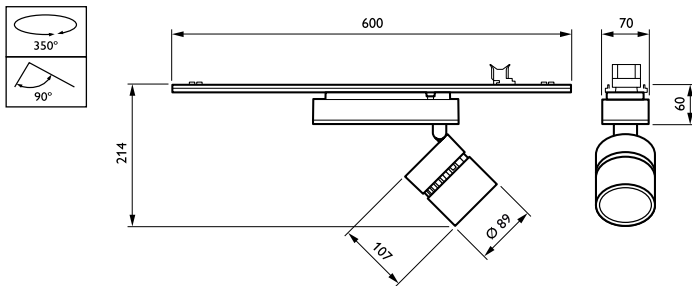

Numerator – packs per outer box 1

Material no. (12NC) 910500456570

Net weight (piece) 1.700 kg

Dimensional drawing

Maxos LED spot inserts 4MX960