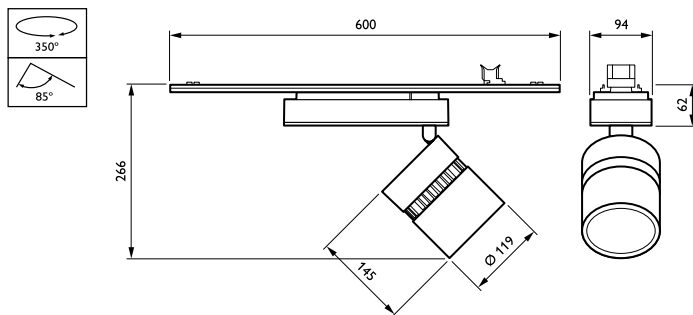

Numerator – packs per outer box 1

Material no. (12NC) 910500456572

Net weight (piece) 2.300 kg

Dimensional drawing

Maxos LED spot inserts 4MX960