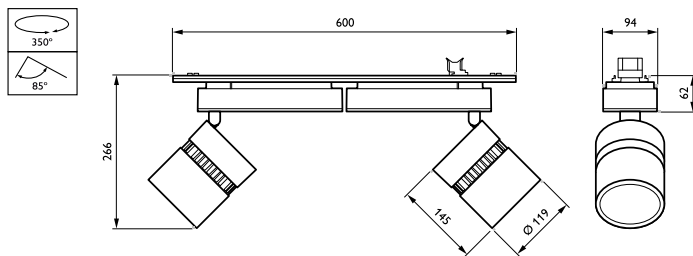

Numerator – packs per outer box 1

Material no. (12NC) 910500456573

Net weight (piece) 4.000 kg

Dimensional drawing

Maxos LED spot inserts 4MX960