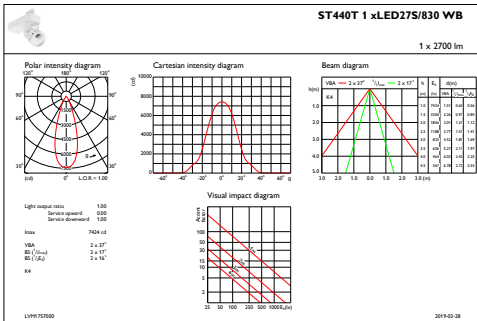

Fotometriska data

IFAS1_ST440T1xLED27S830WB