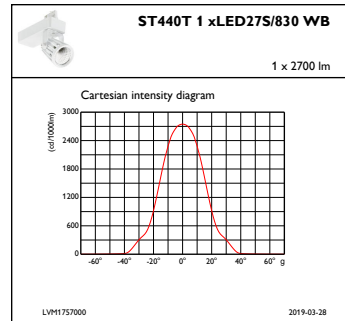

Fotometriska data

IFCC1_ST440T1xLED27S830WB