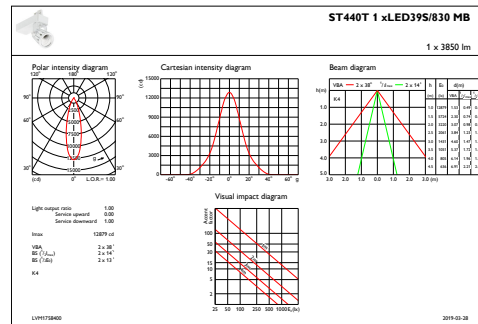

Dimensional drawing

EcoStyle ST440S/ST440T

Photometric data

IFCC1_ST440T1xLED395830MB

IFAS1_ST440T1xLED395830MB