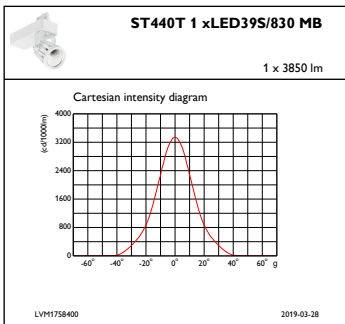

Photometric data

IFCC1_ST440T1xLED395830MB