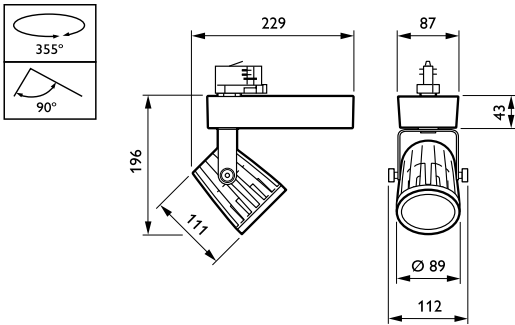

Dimensional drawing

EcoStyle ST440S/ST440T