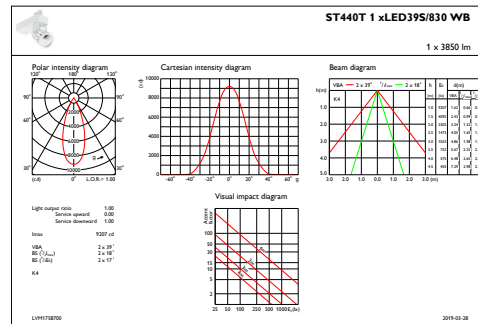

Dimensional drawing

EcoStyle ST440S/ST440T

Photometric data

IFCC1\_ST440T1xLED39S830WB

IFAS1\_ST440T1xLED39S830WB