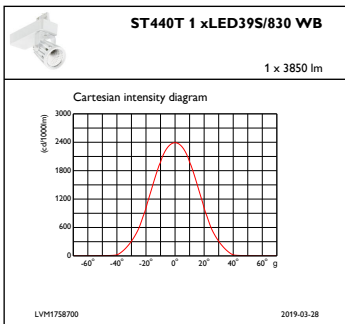

### Initial Performance (IEC Compliant)

Initial luminous flux	3900 lm
Luminous flux tolerance	+/-10%
Initial LED luminaire efficacy	123.80952380952381 lm/W
Init. Corr. Colour Temperature	3000 K
Init. Color rendering index	80
Initial chromaticity	(0.43, 0.40) SDCM <3
Initial input power	31.5 W
Power consumption tolerance	+/-10%

### Product Data

Full product code	871869625932000
Order product name	ST440T LED39S/830 PSU WB BK
EAN/UPC – product	8718696259320
Order code	25932000
Numerator – quantity per pack	1
Numerator – packs per outer box	1
Material no. (12NC)	910500456863
Net weight (piece)	1.460 kg

Dimensional drawing

EcoStyle ST440S/ST440T

Photometric data

IFCC1\_ST440T1xLED39S830WB

IFAS1\_ST440T1xLED39S830WB