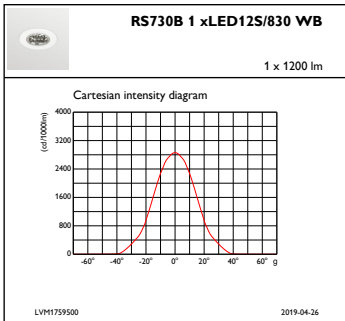

Photometric data

IFCC1_RS730B1xLED12S830WB