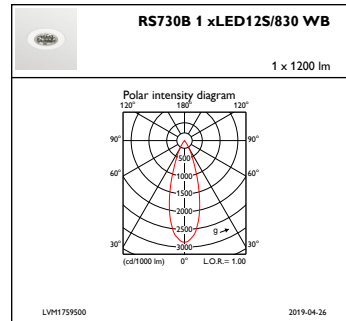

Photometric data

IFPC1_RS730B1xLED12S830WB