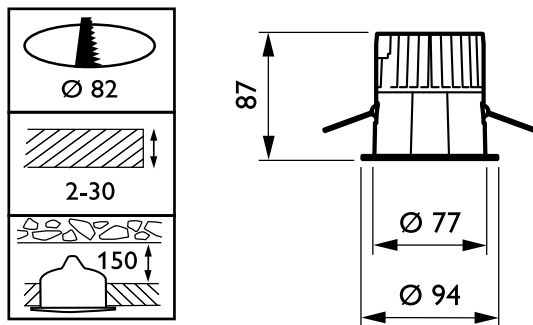

Dimmable	Yes

Mechanical and Housing

Housing Material	Aluminum
Reflector material	Polycarbonate aluminum coated
Optic material	Polycarbonate
Optical cover/lens material	Polycarbonate
Fixation material	-
Optical cover/lens finish	Frosted
Overall height	93 mm
Overall diameter	94 mm
Color	White

Approval and Application

Ingress protection code	IP44 [Wire-protected, splash-proof]

Mech. impact protection code	IK02 [0.2 J standard]

Initial Performance (IEC Compliant)

Initial luminous flux (system flux)	1200 lm
Luminous flux tolerance	+/-10%
Initial LED luminaire efficacy	114.28571428571429 lm/W
Init. Corr. Color Temperature	3000 K
Init. Color Rendering Index	≥80
Initial chromaticity	(0.43, 0.40) SDCM <3
Initial input power	9.9 W
Power consumption tolerance	+/-10%

Over Time Performance (IEC Compliant)

Control gear failure rate at median useful life 50000 h	5 %
Lumen maintenance at median useful life* 50000 h	L80

Application Conditions

Ambient temperature range	+10 to +40 °C
Performance ambient temperature Tq	25 °C
Maximum dim level	1%
Suitable for random switching	Yes

Product Data

Full product code	871869684762600
Order product name	RS730B LED12S/830 PSED-VLC-E WB WH
EAN/UPC - Product	8718696847626
Order code	910500457286
Numerator - Quantity Per Pack	1
Numerator - Packs per outer box	1
Material Nr. (12NC)	910500457286
Net Weight (Piece)	0.540 kg

Dimensional drawing

LuxSpace Accent RS730B-RS752B