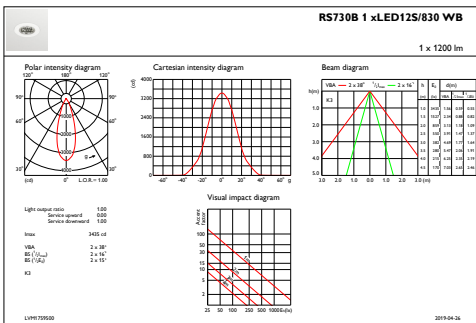

## Dimensional drawing

LuxSpace Accent RS730B-RS752B

Photometric data

IFCC1\_RS730B1xLED12S830WB

IFPC1\_RS730B1xLED12S830WB

IFAS1\_RS730B1xLED12S830WB