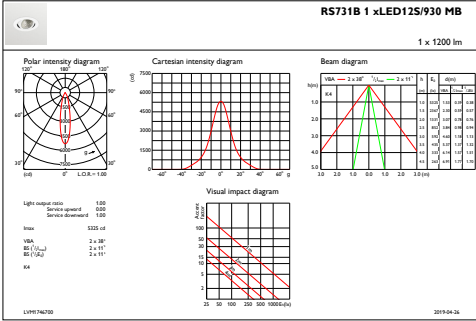

IFAS1_RS731B1xLED12S930MB