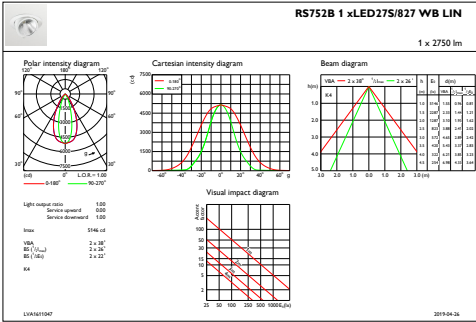

Fotometrik bilgi

IFAS1_RS752B1xLED27S827WBLIN