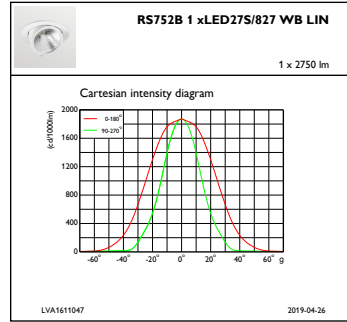

IFCC1_RS752B1xLED27S827WBLIN