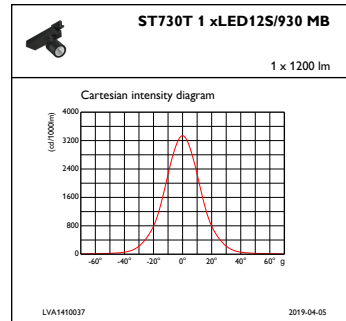

StyliD

Remarks	*-Per Lighting Europe guidance paper "Evaluating performance of LED based luminaires - January 2018": statistically there is no relevant difference in lumen maintenance between B50 and for example B10. Therefore the median useful life (B50) value also represents the B10 value.
Konstant ljusflöde	Nej
Antal produkter på en automatsäkring	24
RoHS-märkning	ROHS märke
Product Family Code	ST730T [STYLID MINI G3 TRACK]

Måttskiss

StyliD ST730C-ST750T

Fotometriska data

IFAS1_ST730T1xLED12S930MB

IFCC1_ST730T1xLED12S930MB

IFPC1_ST730T1xLED12S930MB