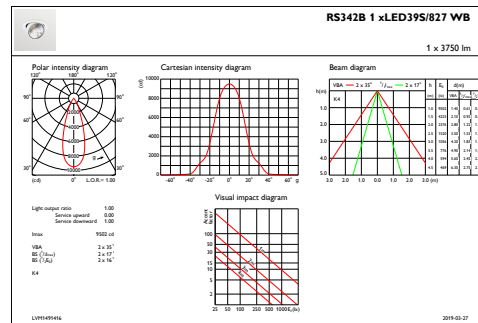

GreenSpace Accent, elbow

Boyutlu çizim

GreenSpace Accent RS340B-RS343B

Fotometrik bilgi

IFGU1_RS342B1xLED39S827WB

IFPC1_RS342B1xLED39S827WB

IFCC1_RS342B1xLED39S827WB

IFAS1_RS342B1xLED39S827WB