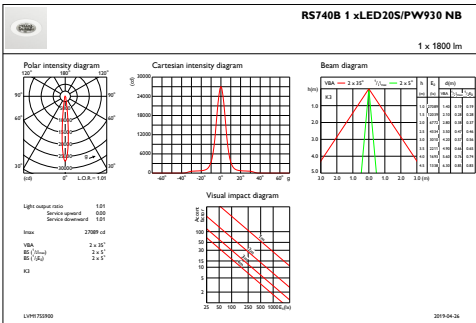

Boyutlu çizim

LuxSpace Accent RS730B-RS752B

Fotometrik bilgi

IFCC1_RS740B1xLED20SPW9NB

IFPC1_RS740B1xLED20SPW9NB

IFAS1_RS740B1xLED20SPW9NB