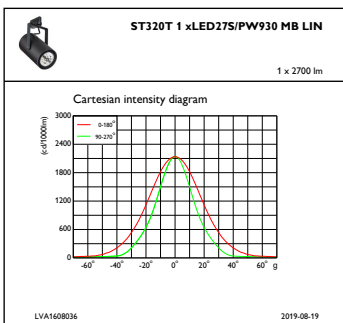

Fotometriska data

IFCC1_ST320T1xLED27SPW930MBLIN