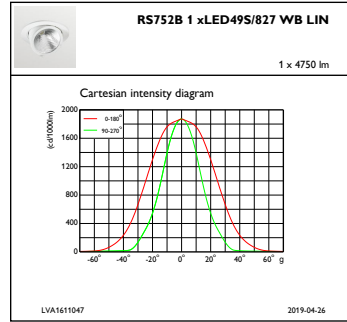

IFCC1_RS752B1xLED495827WBLIN