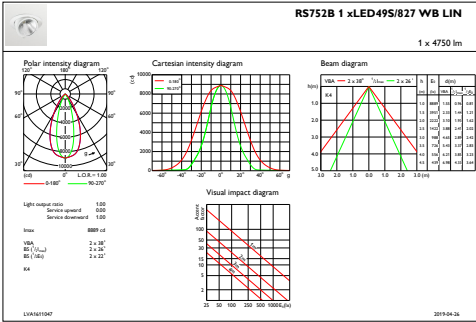

Fotometrik bilgi

IFAS1_RS752B1xLED495827WBLIN