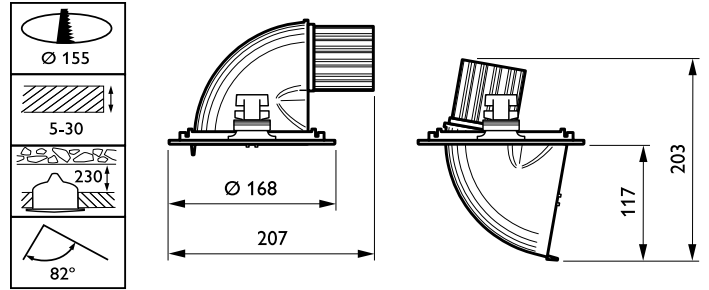

LuxSpace Accent RS730B-RS752B