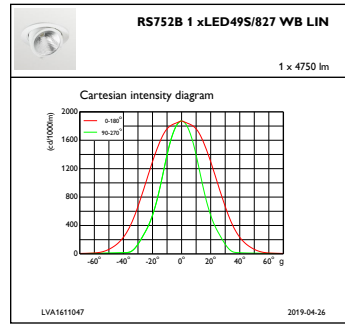

Controls and Dimming

Dimmable	yes
----------	-----

Mechanical and Housing

Housing material	Aluminium
Reflector material	Aluminium
Optic material	Polycarbonate
Optical cover/lens material	Polycarbonate
Fixation material	-
Optical cover/lens finish	Clear
Overall length	231 mm
Overall width	168 mm
Overall height	126 mm
Overall diameter	168 mm
Colour	White

Approval and Application

Ingress protection code	IP20 [Finger-protected]
Mech. impact protection code	IK02 [0.2 J standard]

Initial Performance (IEC Compliant)

Initial luminous flux	4750 lm
Luminous flux tolerance	+/-10%
Initial LED luminaire efficacy	118.75 lm/W
Init. Corr. colour temperature	2700 K
Init. colour rendering index	≥80
Initial chromaticity	(0.46, 0.41) SDCM <3
Initial input power	40 W
Power consumption tolerance	+/-10%

Product Data

Full product code	871869916744800
Order product name	RS752B LED49S/827 PSED-VLC-E WB WH LIN
EAN/UPC – product	8718699167448
Order code	16744800
Numerator – quantity per pack	1
Numerator – packs per outer box	1
Material no. (12NC)	910500459455
Net weight (piece)	1.325 kg

Dimensional drawing

LuxSpace Accent RS730B-RS752B

LuxSpace Accent RS730B-RS752B

Photometric data

IFAS1_RS752B1xLED495827WBLIN

IFCC1_RS752B1xLED495827WBLIN

IFPC1_RS752B1xLED495827WBLIN