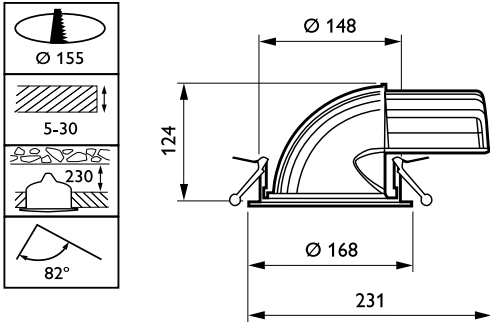

Dimensional drawing

LuxSpace Accent RS730B-RS752B