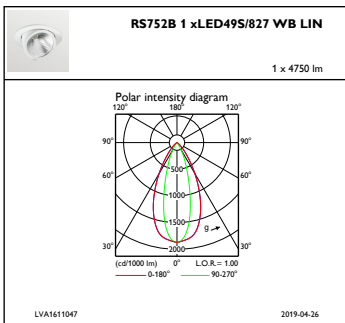

Controls and Dimming

Dimmable	yes
----------	-----

Mechanical and Housing

Housing material	Aluminium
Reflector material	Aluminium
Optic material	Polycarbonate
Optical cover/lens material	Polycarbonate
Fixation material	-
Optical cover/lens finish	Clear
Overall length	231 mm
Overall width	168 mm
Overall height	126 mm
Overall diameter	168 mm
Colour	White

Product Data

Full product code	871869916744800
Order product name	RS752B LED49S/827 PSED-VLC-E WB WH LIN
EAN/UPC – product	8718699167448
Order code	16744800
Numerator – quantity per pack	1
Numerator – packs per outer box	1
Material no. (12NC)	910500459455
Net weight (piece)	1.325 kg

Dimensional drawing

LuxSpace Accent RS730B-RS752B

LuxSpace Accent RS730B-RS752B

Photometric data

IFAS1_RS752B1xLED495827WBLIN

IFCC1_RS752B1xLED495827WBLIN

IFPC1_RS752B1xLED495827WBLIN