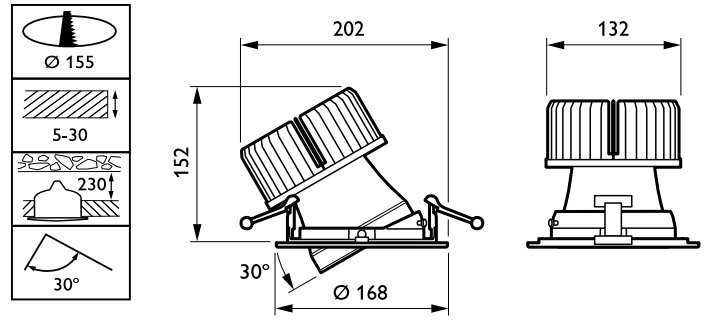

LuxSpace Accent RS730B-RS752B