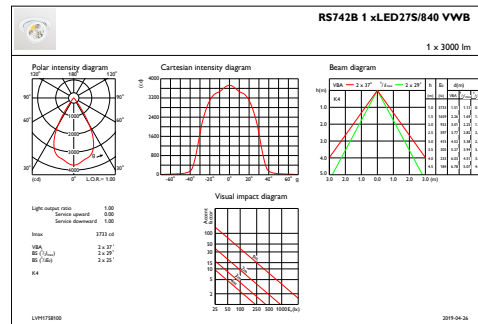

Photometric data

IFCC1_RS742B1xLED27S840VWB

IFAS1_RS742B1xLED27S840VWB