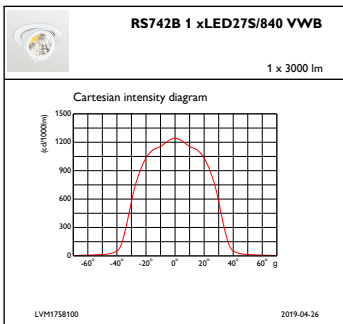

Photometric data

IFCC1_RS742B1xLED27S840VWB

IFAS1_RS742B1xLED27S840VWB