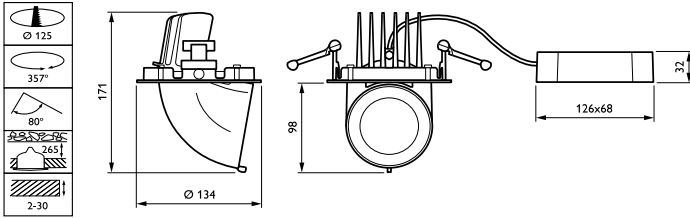

LuxSpace Accent Compact Elbow

Dimensional drawing

LuxSpace Accent RS730B-RS752B