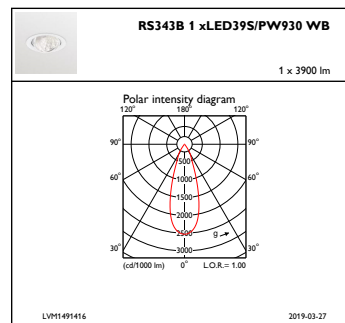

Photometric data

IFCC1_RS343B1xLED39SPW9WB

IFPC1_RS343B1xLED39SPW9WB