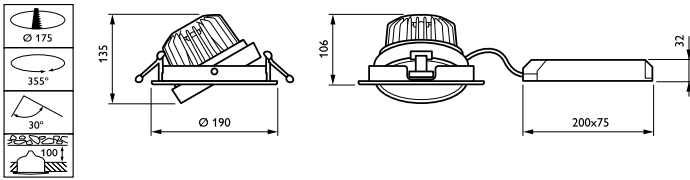

GreenSpace Accent Cardanic

Dimensional drawing

GreenSpace Accent RS340B-RS343B