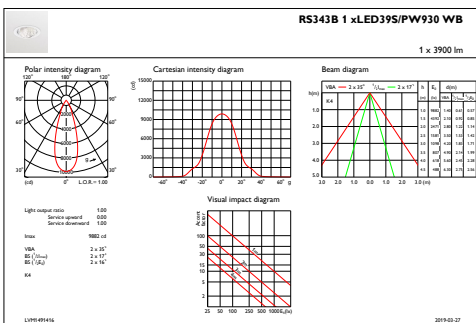

IFAS1_RS343B1xLED39SPW9WB