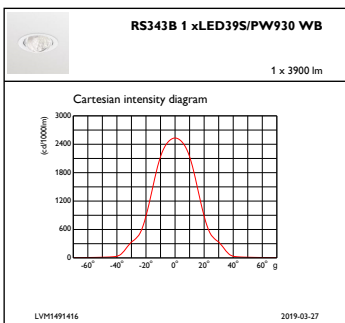

Photometric data

IFCC1_RS343B1xLED39SPW9WB

IFPC1_RS343B1xLED39SPW9WB