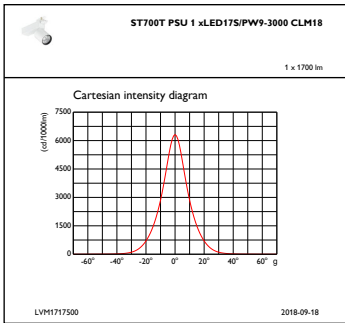

Photometric data

IFCC1_ST700TPSU1xLED17SPW9-3000CLM18