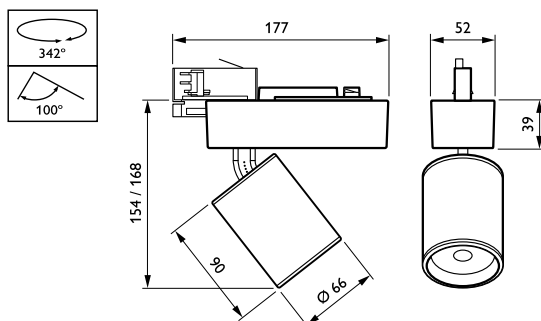

is no relevant difference in lumen maintenance between B50 and for example B10. Therefore the median useful life (B50) value also represents the B10 value.
Constant light output	No
Number of products on MCB	34
RoHS mark	RoHS mark
Product Family Code	ST700T [TrueFashion Mini]

Operating and Electrical

Input voltage	220 to 240 V
Input frequency	50 to 60 Hz
Inrush current	18 A
Inrush time	0.25 ms
Power factor (min.)	0.9

Controls and Dimming

Dimmable	No

Mechanical and Housing

Housing material	Aluminum
Reflector material	-
Optic material	Polycarbonate
Optical cover/lens material	Polymethyl methacrylate
Fixation material	-
Optical cover/lens finish	Clear
Overall length	177 mm
Overall width	66 mm
Overall height	168 mm
Colour	White

Approval and Application

Ingress protection code	IP20 [Finger-protected]
Mech. impact protection code	IK02 [0.2 J standard]

Dimensional drawing

TrueFashion ST700T-ST721T

Initial Performance (IEC Compliant)

Initial luminous flux	1700 lm
Luminous flux tolerance	+/-10%
Initial LED luminaire efficacy	71 lm/W
Init. Corr. colour temperature	3000 K
Init. colour rendering index	90
Initial chromaticity	(0.42, 0.38) SDCM <3
Initial input power	24 W
Power consumption tolerance	+/-10%

Over Time Performance (IEC Compliant)

Control gear failure rate at median useful life 50000 h	5 %
Lumen maintenance at median useful life* 50000 h	L80

Application Conditions

Ambient temperature range	+10 to +40 °C
Performance ambient temperature Tq	25 °C
Suitable for random switching	Yes

Product Data

Full product code	871869939181200
Order product name	ST700T LED17S/PW9-3000 PSU CLM18 WH
EAN/UPC – product	8718699391812
Order code	39181200
Numerator – quantity per pack	1
Numerator – packs per outer box	1
Material no. (12NC)	910500465134
Net weight (piece)	0.520 kg