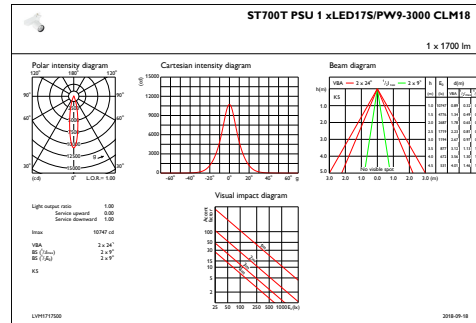

IFAS1_ST700TPSU1xLED17SPW9-3000CLM18