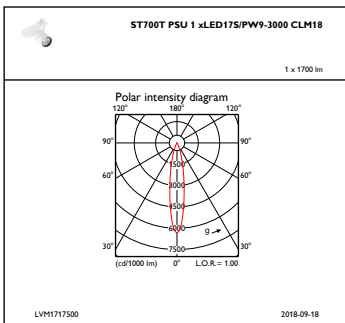

IFPC1_ST700TPSU1xLED17SPW9-3000CLM18