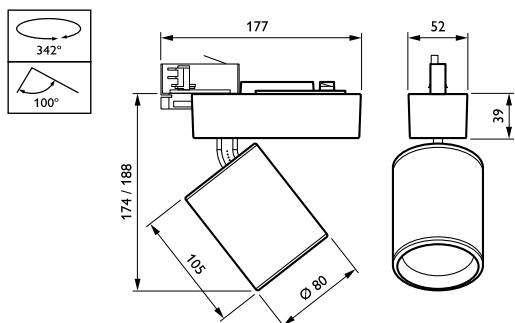

is no relevant difference in lumen maintenance between B50 and for example B10. Therefore the median useful life (B50) value also represents the B10 value.
Constant light output	No
Number of products on MCB	34
RoHS mark	RoHS mark
Product Family Code	ST710T [TrueFashion Compact]

Operating and Electrical

Input voltage	220 to 240 V
Input frequency	50 to 60 Hz
Inrush current	18 A
Inrush time	0.25 ms
Power factor (min.)	0.9

Controls and Dimming

Dimmable	No

Mechanical and Housing

Housing material	Aluminum
Reflector material	Polycarbonate aluminum coated
Optic material	Polycarbonate
Optical cover/lens material	Polymethyl methacrylate
Fixation material	-
Optical cover/lens finish	Clear
Overall length	177 mm
Overall width	80 mm
Overall height	188 mm
Colour	White

Approval and Application

Ingress protection code	IP20 [Finger-protected]
Mech. impact protection code	IK02 [0.2 J standard]

Dimensional drawing

TrueFashion ST700T-ST721T

Initial Performance (IEC Compliant)

Initial luminous flux	2700 lm
Luminous flux tolerance	+/-10%
Initial LED luminaire efficacy	92 lm/W
Init. Corr. colour temperature	3000 K
Init. colour rendering index	90
Initial chromaticity	(0.42, 0.38) SDCM <3
Initial input power	29.5 W
Power consumption tolerance	+/-10%

Over Time Performance (IEC Compliant)

Control gear failure rate at median useful life 50000 h	5 %
Lumen maintenance at median useful life* 50000 h	L80

Application Conditions

Ambient temperature range	+10 to +40 °C
Performance ambient temperature Tq	25 °C
Suitable for random switching	Yes

Product Data

Full product code	871869939209300
Order product name	ST710T LED27S/PW9-3000 PSU FR18 WH
EAN/UPC – product	8718699392093
Order code	39209300
Numerator – quantity per pack	1
Numerator – packs per outer box	1
Material no. (12NC)	910500465154
Net weight (piece)	0.610 kg