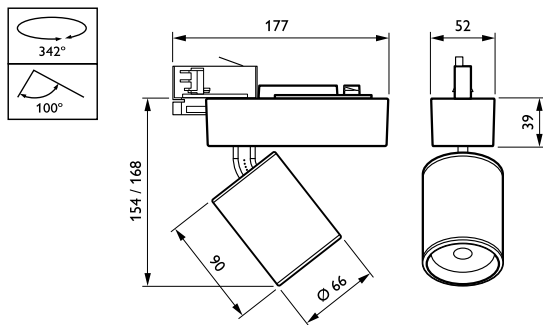

Controls and Dimming

Dimmable	Yes

Mechanical and Housing

Housing material	Aluminium
Reflector material	-
Optic material	Polycarbonate
Optical cover/lens material	Polymethyl methacrylate
Fixation material	-
Optical cover/lens finish	Clear
Overall length	177 mm
Overall width	66 mm
Overall height	168 mm
Colour	Black

Approval and Application

Ingress protection code	IP20 [Finger-protected]
Mech. impact protection code	IK02 [0.2 J standard]

Initial Performance (IEC Compliant)

Initial luminous flux	1600 lm
Luminous flux tolerance	+/-10%
Initial LED luminaire efficacy	67 lm/W
Init. Corr. colour temperature	3000 K
Init. colour rendering index	90
Initial chromaticity	(0.42, 0.38) SDCM <3
Initial input power	24 W
Power consumption tolerance	+/-10%

Over Time Performance (IEC Compliant)

Control gear failure rate at median useful life 50000 h	5 %
Lumen maintenance at median useful life* 50000 h	L80

Application Conditions

Ambient temperature range	+10 to +40 °C
Performance ambient temperature Tq	25 °C
Maximum dimming level	1%

Product Data

Full product code	871869939529200
Order product name	ST700T LED17S/PW9-3000 PSD CLM30 BK
EAN/UPC – product	8718699395292
Order code	39529200
Numerator – quantity per pack	1
Numerator – packs per outer box	1
Material no. (12NC)	910500465223
Net weight (piece)	0.520 kg

Dimensional drawing

TrueFashion ST700T-ST721T