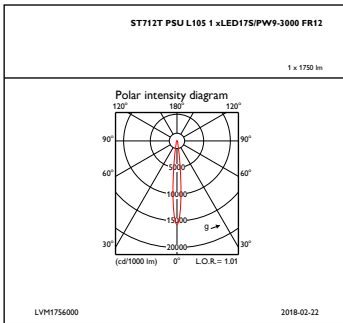

Product data

General Information			
Beam angle of light source	120 °	Cable	-
Light source colour	Premium white with CRI ≥ 90	Protection class IEC	Safety class II (II)
Light source replaceable	No	Glow-wire test	650/30 [Temperature 650 °C, duration 30 s]
Number of gear units	1 unit	Flammability mark	NO [-]
Driver/power unit/transformer	PSU [Power supply unit]	CE mark	CE mark
Driver included	Yes	ENEC mark	ENEC mark
Optic type	12 [Beam angle 12°]	Warranty period	5 years
Luminaire light beam spread	12°	Remarks	*-Per Lighting Europe guidance paper "Evaluating performance of LED based luminaires - January 2018": statistically there
Connection	PIP [Push-in connector and pull relief]		

Housing material	Aluminum
Reflector material	Polycarbonate aluminum coated
Optic material	Polycarbonate
Optical cover/lens material	Polymethyl methacrylate
Fixation material	-
Optical cover/lens finish	Clear
Overall length	162 mm
Overall width	80 mm
Overall height	168 mm
Colour	White
Dimensions (height x width x depth)	168 x 80 x 162 mm (6.6 x 3.1 x 6.4 in)

Dimensional drawing

TrueFashion ST700T-ST721T

Photometric data

IFAS1_ST712TPSUL1051xLED17SPW9-3000FR12

IFCC1_ST712TPSUL1051xLED17SPW9-3000FR12

IFPC1_ST712TPSUL1051xLED17SPW9-3000FR12