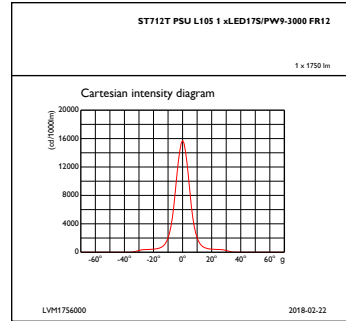

Photometric data

IFCC1_ST712TPSUL1051xLED17SPW9-3000FR12