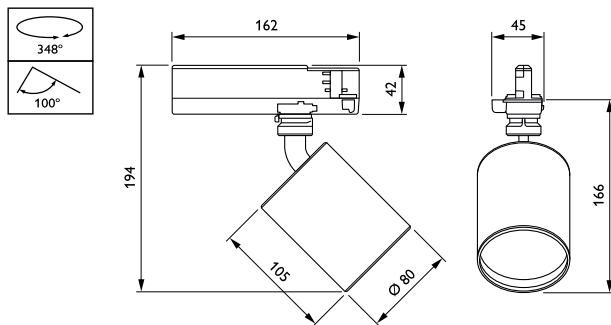

Housing material	Aluminum
Reflector material	Polycarbonate aluminum coated
Optic material	Polycarbonate
Optical cover/lens material	Polymethyl methacrylate
Fixation material	-
Optical cover/lens finish	Clear
Overall length	162 mm
Overall width	80 mm
Overall height	168 mm
Colour	White
Dimensions (height x width x depth)	168 x 80 x 162 mm (6.6 x 3.1 x 6.4 in)

Approval and Application

Ingress protection code	IP20 [Finger-protected]

Mech. impact protection code	IK02 [0.2 J standard]

Initial Performance (IEC Compliant)

Initial luminous flux	2000 lm
Luminous flux tolerance	+/-10%
Initial LED luminaire efficacy	75 lm/W
Init. Corr. Colour Temperature	3000 K
Init. colour rendering index	90
Initial chromaticity	(0.42, 0.38) SDCM <3
Initial input power	26.5 W
Power consumption tolerance	+/-10%

Over Time Performance (IEC Compliant)

Control gear failure rate at median useful life 50,000 h	5 %
Lumen maintenance at median useful life* 50,000 h	L80

Application Conditions

Ambient temperature range	+10 to +40 °C
Performance ambient temperature Tq	25 °C
Suitable for random switching	Yes

Product Data

Full product code	871869939918400
Order product name	ST712T LED20S/PW9-3000 PSU FR12 WH
EAN/UPC – product	8718699399184
Order code	39918400
Numerator – quantity per pack	1
SAP numerator – packs per outer box	1
Material no. (12 NC)	910500465295
SAP net weight (piece)	0.610 kg

Dimensional drawing

TrueFashion ST700T-ST721T