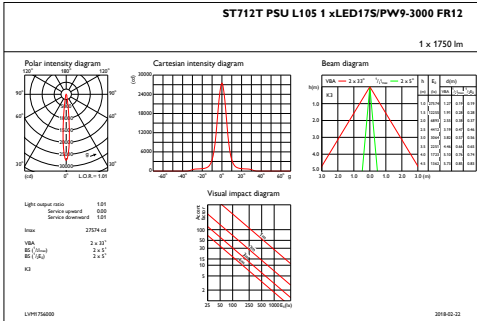

Photometric data

IFAS1_ST712TPSUL1051xLED17SPW9-3000FR12