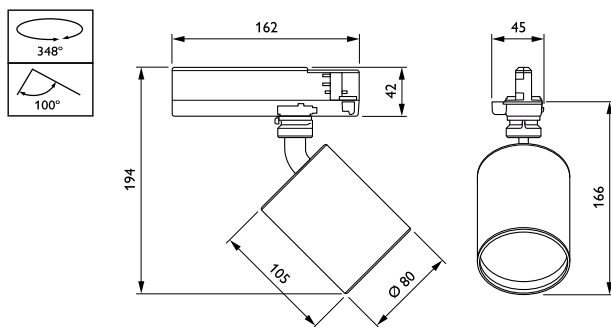

Housing material	Aluminum
Reflector material	Polycarbonate aluminum coated
Optic material	Polycarbonate
Optical cover/lens material	Polymethyl methacrylate
Fixation material	-
Optical cover/lens finish	Clear
Overall length	162 mm
Overall width	80 mm
Overall height	168 mm
Colour	Black
Dimensions (height x width x depth)	168 x 80 x 162 mm (6.6 x 3.1 x 6.4 in)

Approval and Application

Ingress protection code	IP20 [Finger-protected]

Mech. impact protection code	IK02 [0.2 J standard]

Initial Performance (IEC Compliant)

Initial luminous flux	2400 lm
Luminous flux tolerance	+/-10%
Initial LED luminaire efficacy	86 lm/W
Init. Corr. Colour Temperature	3000 K
Init. colour rendering index	90
Initial chromaticity	(0.42, 0.38) SDCM <3
Initial input power	28 W
Power consumption tolerance	+/-10%

Over Time Performance (IEC Compliant)

Control gear failure rate at median useful life 50,000 h	5 %
Lumen maintenance at median useful life* 50,000 h	L80

Application Conditions

Ambient temperature range	+10 to +40 °C
Performance ambient temperature Tq	25 °C
Suitable for random switching	Yes

Product Data

Full product code	871869939906100
Order product name	ST712T LED27S/PW9-3000 PSU FR24 BK
EAN/UPC – product	8718699399061
Order code	39906100
Numerator – quantity per pack	1
SAP numerator – packs per outer box	1
Material no. (12 NC)	910500465298
SAP net weight (piece)	0.610 kg

Dimensional drawing

TrueFashion ST700T-ST721T