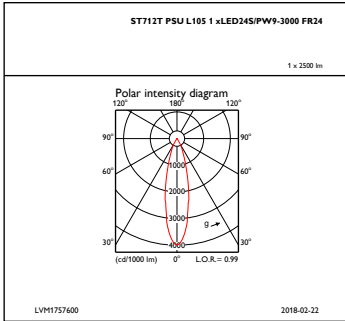

Photometric data

IFPC1_ST712TPSUL1051xLED24SPW9-3000FR24