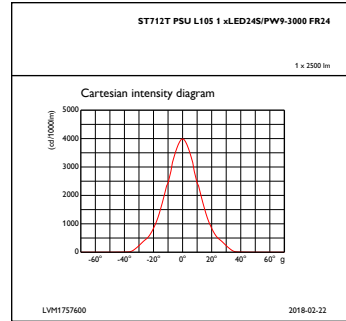

Photometric data

IFCC1_ST712TPSUL1051xLED24SPW9-3000FR24