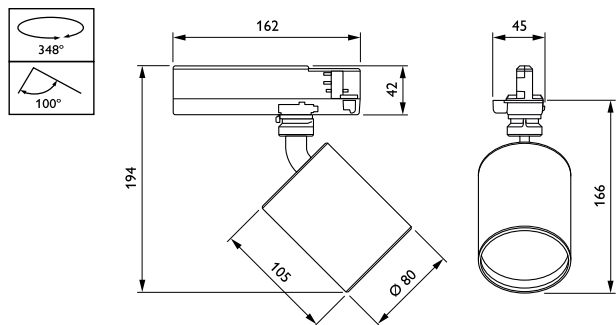

Dimensional drawing

ST712T LED27S/PW9-3000 PSU FR30 WH