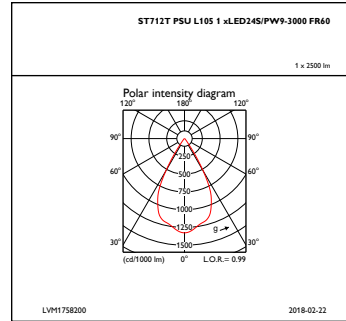

Photometric data

IFPC1_ST712TPSUL1051xLED24SPW9-3000FR60