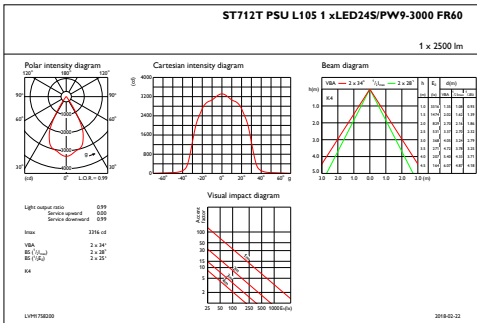

Product data

General Information			
Beam angle of light source	120 °	Cable	-
Light source colour	Premium white with CRI ≥ 90	Protection class IEC	Safety class II (II)
Light source replaceable	No	Glow-wire test	650/30 [Temperature 650 °C, duration 30 s]
Number of gear units	1 unit	Flammability mark	NO [-]
Driver/power unit/transformer	PSU [Power supply unit]	CE mark	CE mark
Driver included	Yes	ENEC mark	ENEC mark
Optic type	60 [Beam angle 60°]	Warranty period	5 years
Luminaire light beam spread	60°	Remarks	*-Per Lighting Europe guidance paper "Evaluating performance of LED based luminaires - January 2018": statistically there
Connection	PIP [Push-in connector and pull relief]		

Initial Performance (IEC Compliant)

Initial luminous flux	2400 lm
Luminous flux tolerance	+/-10%
Initial LED luminaire efficacy	86 lm/W
Init. Corr. Colour Temperature	3000 K
Init. colour rendering index	90
Initial chromaticity	(0.42, 0.38) SDCM <3
Initial input power	28 W
Power consumption tolerance	+/-10%

Dimensional drawing

TrueFashion ST700T-ST721T

Photometric data

IFCC1_ST712TPSUL1051xLED24SPW9-3000FR60

IFPC1_ST712TPSUL1051xLED24SPW9-3000FR60

IFAS1_ST712TPSUL1051xLED24SPW9-3000FR60