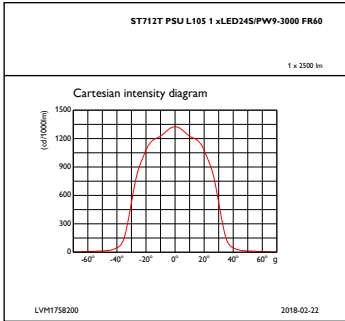

Photometric data

IFCC1_ST712TPSUL1051xLED24SPW9-3000FR60