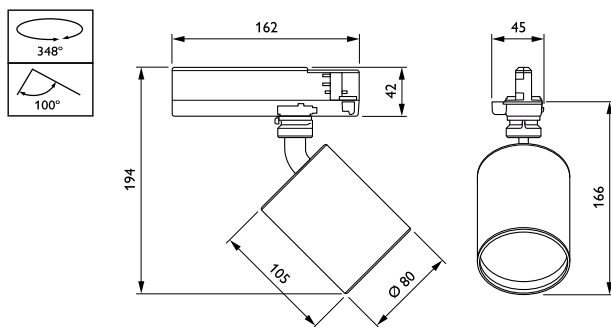

Housing material	Aluminum
Reflector material	Polycarbonate aluminum coated
Optic material	Polycarbonate
Optical cover/lens material	Polymethyl methacrylate
Fixation material	-
Optical cover/lens finish	Clear
Overall length	162 mm
Overall width	80 mm
Overall height	168 mm
Colour	White
Dimensions (height x width x depth)	168 x 80 x 162 mm (6.6 x 3.1 x 6.4 in)

Approval and Application

Ingress protection code	IP20 [Finger-protected]

Mech. impact protection code	IK02 [0.2 J standard]

Initial Performance (IEC Compliant)

Initial luminous flux	2400 lm
Luminous flux tolerance	+/-10%
Initial LED luminaire efficacy	86 lm/W
Init. Corr. Colour Temperature	3000 K
Init. colour rendering index	90
Initial chromaticity	(0.42, 0.38) SDCM <3
Initial input power	28 W
Power consumption tolerance	+/-10%

Over Time Performance (IEC Compliant)

Control gear failure rate at median useful life 50,000 h	5 %
Lumen maintenance at median useful life* 50,000 h	L80

Application Conditions

Ambient temperature range	+10 to +40 °C
Performance ambient temperature Tq	25 °C
Suitable for random switching	Yes

Product Data

Full product code	871869939909200
Order product name	ST712T LED27S/PW9-3000 PSU FR60 WH
EAN/UPC – product	8718699399092
Order code	39909200
Numerator – quantity per pack	1
SAP numerator – packs per outer box	1
Material no. (12 NC)	910500465302
SAP net weight (piece)	0.610 kg

Dimensional drawing

TrueFashion ST700T-ST721T