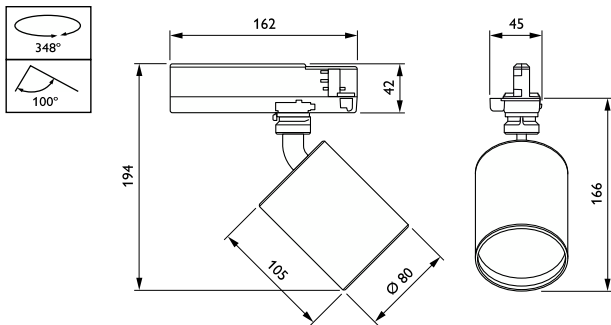

Dimensional drawing

ST712T LED20S/PW9-3500 PSU FR12 WH