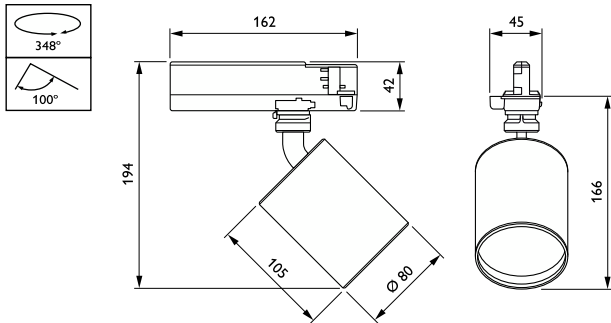

Dimensional drawing

ST712T LED27S/PW9-3500 PSU FR24 BK