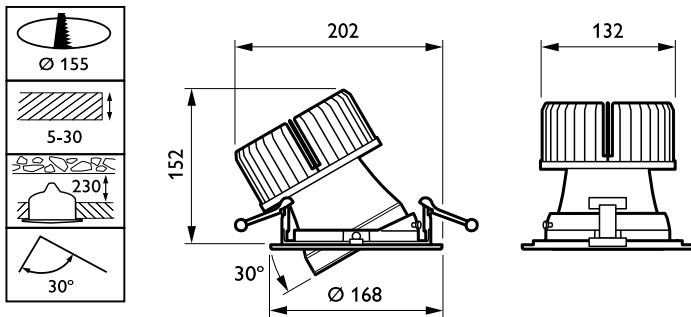

LuxSpace Accent Fresh Food

Dimensional drawing

LuxSpace Accent RS730B-RS752B