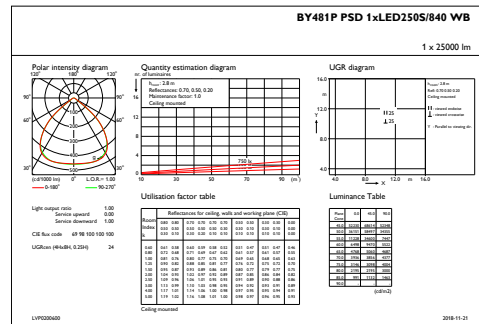

Photometric data

IFPC1_BY481PPSD1xLED250S840WB

IFGU1_BY481PPSD1xLED250S840WB