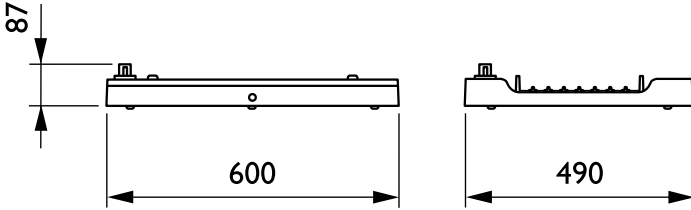

GentleSpace Gen3

Dimensional drawing

GentleSpace gen3 BY480P-BY483P