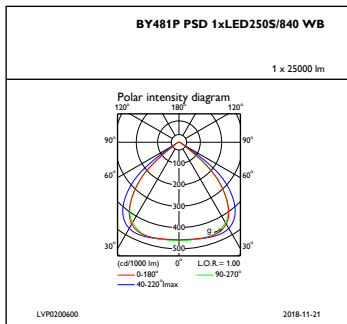

Photometric data

IFPC1_BY481PPSD1xLED250S840WB

IFGU1_BY481PPSD1xLED250S840WB