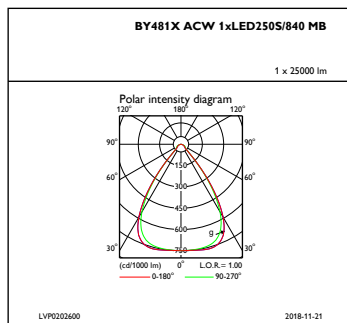

Photometric data

IFPC1_BY481XACW1xLED250S840MB

IFGU1_BY481XACW1xLED250S840MB