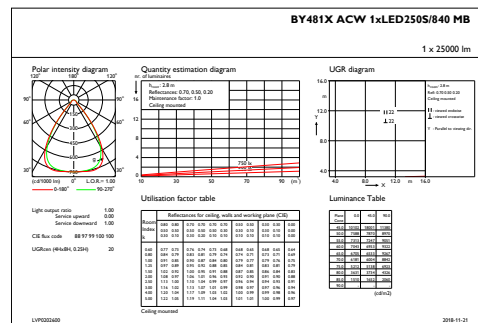

Photometric data

IFPC1_BY481XACW1xLED250S840MB

IFGU1_BY481XACW1xLED250S840MB