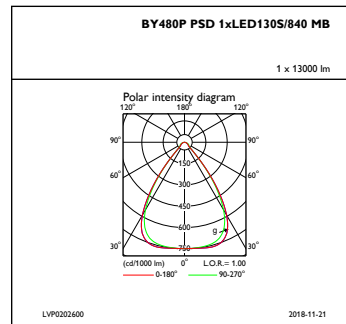

Housing material	Aluminium
Reflector material	-
Optic material	Acrylate
Optical cover/lens material	Glass
Fixation material	Steel
Optical cover/lens finish	Clear
Overall length	460 mm
Overall width	410 mm
Overall height	80 mm
Colour	Silver

Initial LED luminaire efficacy	153 lm/W
Init. Corr. colour temperature	4000 K
Init. colour rendering index	≥80
Initial chromaticity	(0.38, 0.38) SDCM <3
Initial input power	85 W
Power consumption tolerance	+/-10%

Application Conditions

Ambient temperature range	-30 to +45 °C
Performance ambient temperature Tq	45 °C
Maximum dimming level	10%
Suitable for random switching	No

Product Data

Full product code	871869940738400
Order product name	BY480P LED130S/840 PSD MB GC SI
EAN/UPC – product	8718699407384
Order code	40738400
Numerator – quantity per pack	1
Numerator – packs per outer box	1
Material no. (12NC)	910500465544
Net weight (piece)	7.900 kg

GentleSpace Gen3

Dimensional drawing

GentleSpace gen3 BY480P-BY483P

Photometric data

IFGU1_BY480PPSD1xLED130S840MB

IFPC1_BY480PPSD1xLED130S840MB