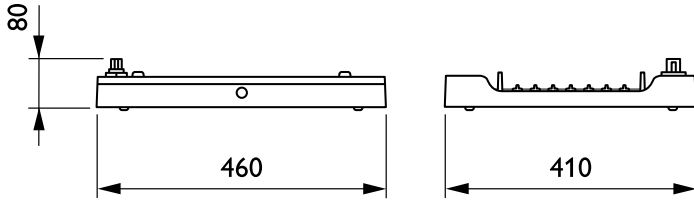

GentleSpace Gen3

Dimensional drawing