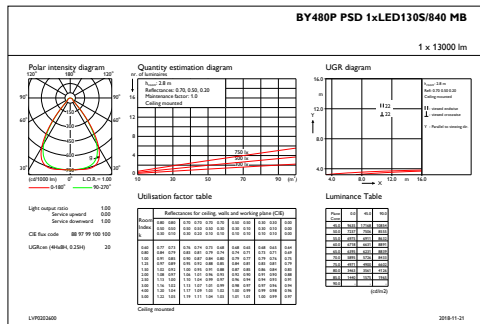

Initial LED luminaire efficacy	153 lm/W
Init. Corr. colour temperature	4000 K
Init. colour rendering index	≥80
Initial chromaticity	(0.38, 0.38) SDCM <3
Initial input power	85 W
Power consumption tolerance	+/-10%

Application Conditions

Ambient temperature range	-30 to +45 °C
Performance ambient temperature Tq	45 °C
Maximum dimming level	10%
Suitable for random switching	No

Product Data

Full product code	871869940738400
Order product name	BY480P LED130S/840 PSD MB GC SI
EAN/UPC – product	8718699407384
Order code	40738400
Numerator – quantity per pack	1
Numerator – packs per outer box	1
Material no. (12NC)	910500465544
Net weight (piece)	7.900 kg

GentleSpace Gen3

Dimensional drawing

GentleSpace gen3 BY480P-BY483P

Photometric data

IFGU1_BY480PPSD1xLED130S840MB

IFPC1_BY480PPSD1xLED130S840MB