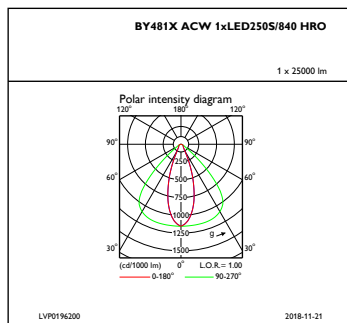

Photometric data

IFPC1_BY481XACW1xLED250S840HRO

IFGU1_BY481XACW1xLED250S840HRO