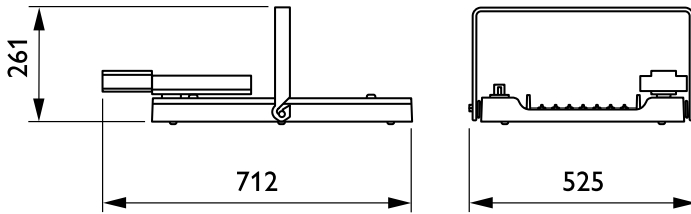

GentleSpace Gen3

Dimensional drawing

GentleSpace gen3 BY480P-BY483P