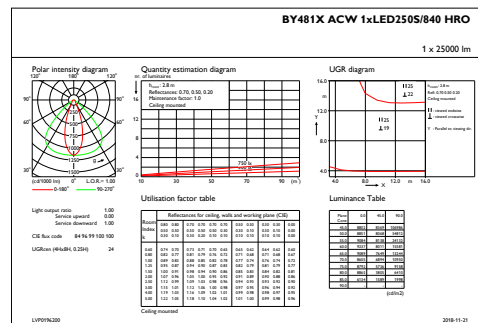

Photometric data

IFPC1_BY481XACW1xLED250S840HRO

IFGU1_BY481XACW1xLED250S840HRO