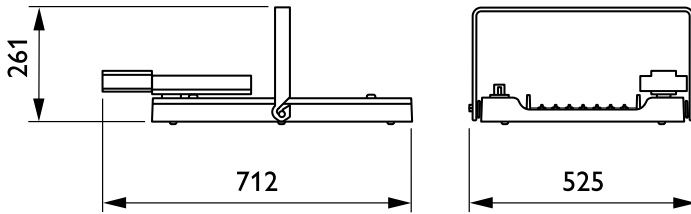

Housing material	Aluminium
Reflector material	-
Optic material	Acrylate
Optical cover/lens material	Glass
Fixation material	Steel
Optical cover/lens finish	Clear
Overall length	600 mm
Overall width	490 mm
Overall height	85 mm
Colour	Silver

GentleSpace Gen3

Dimensional drawing

GentleSpace gen3 BY480P-BY483P

Photometric data

IFGU1_BY481XACW1xLED350S840MB

IFPC1_BY481XACW1xLED350S840MB