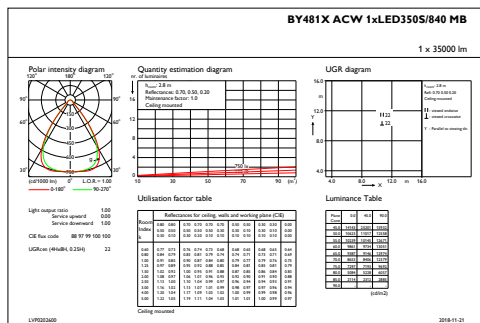

GentleSpace Gen3

Dimensional drawing

GentleSpace gen3 BY480P-BY483P

Photometric data

IFGU1_BY481XACW1xLED350S840MB

IFPC1_BY481XACW1xLED350S840MB