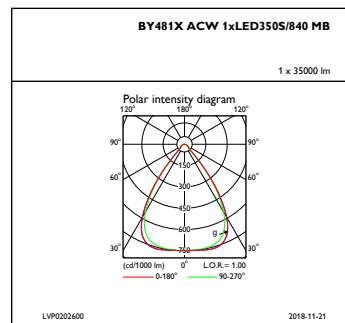

Housing material	Aluminium
Reflector material	-
Optic material	Acrylate
Optical cover/lens material	Glass
Fixation material	Steel
Optical cover/lens finish	Clear
Overall length	600 mm
Overall width	490 mm
Overall height	85 mm
Colour	Silver

Initial LED luminaire efficacy	148 lm/W
Init. Corr. colour temperature	4000 K
Init. colour rendering index	≥80
Initial chromaticity	(0.38, 0.38) SDCM <3
Initial input power	236 W
Power consumption tolerance	+/-10%

Application Conditions

Ambient temperature range	-30 to +45 °C
Performance ambient temperature Tq	45 °C
Maximum dimming level	10%

Product Data

Full product code	871869940749000
Order product name	BY481X LED350S/840 MB GC SI ACW-L BR
EAN/UPC – product	8718699407490
Order code	40749000
Numerator – quantity per pack	1
Numerator – packs per outer box	1
Material no. (12NC)	910500465555
Net weight (piece)	11.000 kg

GentleSpace Gen3

Dimensional drawing

GentleSpace gen3 BY480P-BY483P

Photometric data

IFGU1_BY481XACW1xLED350S840MB

IFPC1_BY481XACW1xLED350S840MB