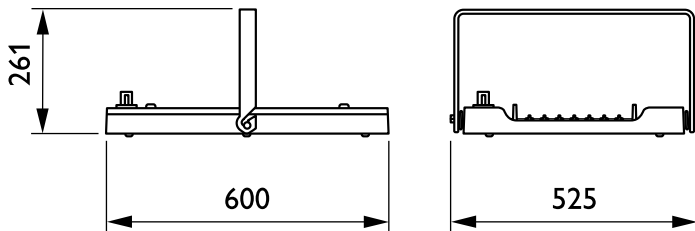

Housing material	Aluminium
Reflector material	-
Optic material	Acrylate
Optical cover/lens material	Glass
Fixation material	Steel
Optical cover/lens finish	Clear
Overall length	600 mm
Overall width	490 mm
Overall height	85 mm
Colour	Silver

GentleSpace Gen3

Dimensional drawing

GentleSpace gen3 BY480P-BY483P