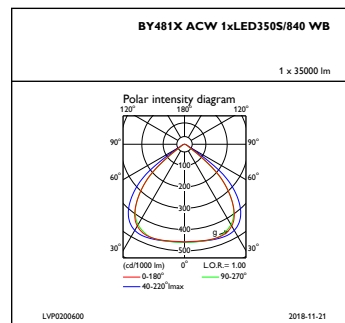

Housing material	Aluminium
Reflector material	-
Optic material	Acrylate
Optical cover/lens material	Glass
Fixation material	Steel
Optical cover/lens finish	Clear
Overall length	600 mm
Overall width	490 mm
Overall height	85 mm
Colour	Silver

Initial LED luminaire efficacy	148 lm/W
Init. Corr. colour temperature	4000 K
Init. colour rendering index	≥80
Initial chromaticity	(0.38, 0.38) SDCM <3
Initial input power	236 W
Power consumption tolerance	+/-10%

Application Conditions

Ambient temperature range	-30 to +45 °C
Performance ambient temperature Tq	45 °C
Maximum dimming level	10%

Product Data

Full product code	871869940751300
Order product name	BY481X LED350S/840 WB GC SI ACW-L BR
EAN/UPC – product	8718699407513
Order code	40751300
Numerator – quantity per pack	1
Numerator – packs per outer box	1
Material no. (12NC)	910500465557
Net weight (piece)	11.000 kg

GentleSpace Gen3

Dimensional drawing

GentleSpace gen3 BY480P-BY483P

Photometric data

IFGU1_BY481XACW1xLED350S840WB

IFPC1_BY481XACW1xLED350S840WB