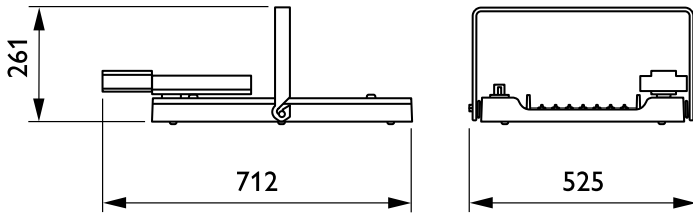

Housing material	Aluminium
Reflector material	-
Optic material	Acrylate
Optical cover/lens material	Glass
Fixation material	Steel
Optical cover/lens finish	Clear
Overall length	600 mm
Overall width	490 mm
Overall height	85 mm
Colour	Silver

GentleSpace Gen3

Dimensional drawing

GentleSpace gen3 BY480P-BY483P

Photometric data

IFGU1_BY481XACW1xLED350S840WB

IFPC1_BY481XACW1xLED350S840WB