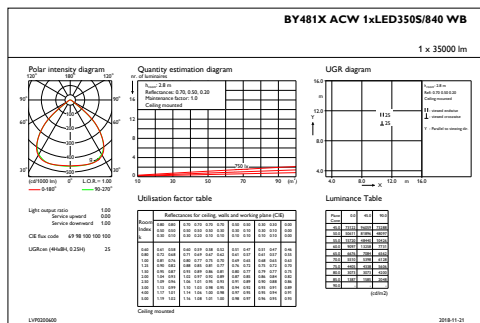

Initial LED luminaire efficacy	148 lm/W
Init. Corr. colour temperature	4000 K
Init. colour rendering index	≥80
Initial chromaticity	(0.38, 0.38) SDCM <3
Initial input power	236 W
Power consumption tolerance	+/-10%

Application Conditions

Ambient temperature range	-30 to +45 °C
Performance ambient temperature Tq	45 °C
Maximum dimming level	10%

Product Data

Full product code	871869940751300
Order product name	BY481X LED350S/840 WB GC SI ACW-L BR
EAN/UPC – product	8718699407513
Order code	40751300
Numerator – quantity per pack	1
Numerator – packs per outer box	1
Material no. (12NC)	910500465557
Net weight (piece)	11.000 kg

GentleSpace Gen3

Dimensional drawing

GentleSpace gen3 BY480P-BY483P

Photometric data

IFGU1_BY481XACW1xLED350S840WB

IFPC1_BY481XACW1xLED350S840WB