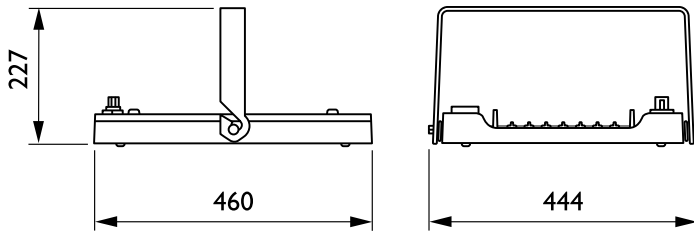

GentleSpace Gen3

Dimensional drawing

GentleSpace gen3 BY480P-BY483P