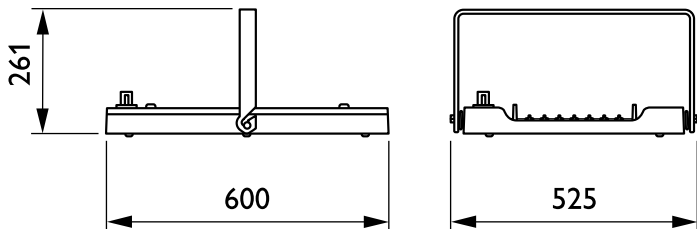

Housing material	Aluminum
Reflector material	-
Optic material	Acrylate
Optical cover/lens material	Glass
Fixation material	Steel
Optical cover/lens finish	Clear
Overall length	600 mm
Overall width	490 mm
Overall height	85 mm
Colour	Silver

GentleSpace Gen3

Dimensional drawing

GentleSpace gen3 BY480P-BY483P