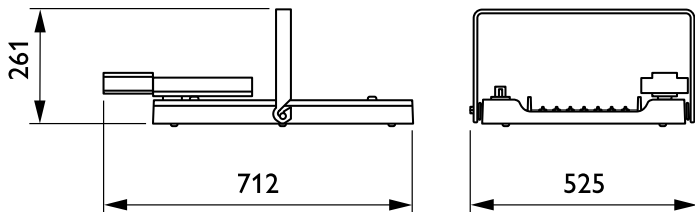

Mechanical and Housing

Housing material	Aluminum
Reflector material	-
Optic material	Acrylate
Optical cover/lens material	Glass
Fixation material	Steel
Optical cover/lens finish	Clear
Overall length	600 mm
Overall width	490 mm
Overall height	110 mm
Diameter	-
Colour	Silver

Application Conditions

Ambient temperature range	-30 to +45 °C
Performance ambient temperature Tq	45 °C
Maximum dimming level	10%
Suitable for random switching	No

Product Data

Full product code	871869941465800
Order product name	BY481P LED250S/840 PSD NBA GC SI
EAN/UPC – product	8718699414658
Order code	41465800
Numerator – quantity per pack	1
Numerator – packs per outer box	1
Material no. (12NC)	910500465803
Net weight (piece)	12.000 kg

GentleSpace Gen3

Dimensional drawing

GentleSpace gen3 BY480P-BY483P