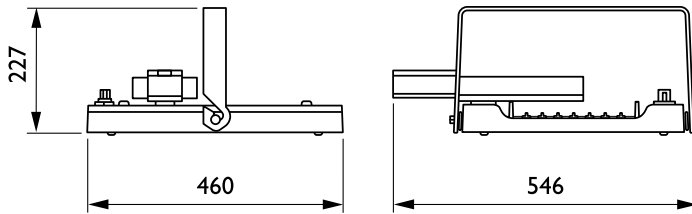

GentleSpace Gen3

Dimensional drawing

GentleSpace gen3 BY480P-BY483P