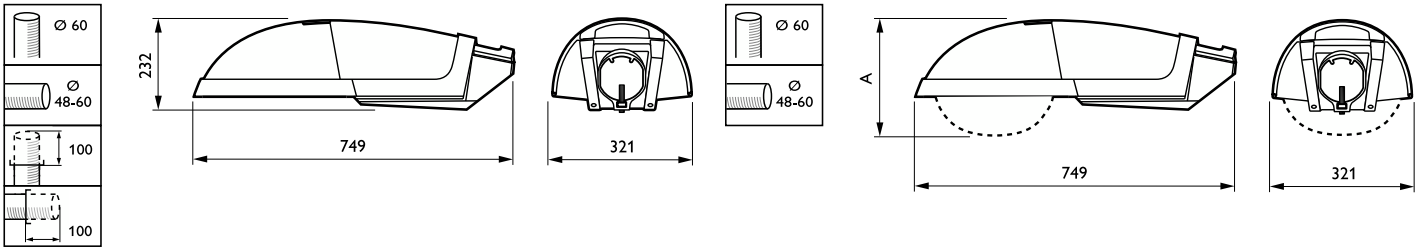

Selenium

SGP340 CPO-TW45W K EB II OR FG 48/60

Vital, MASTER CosmoWhite CPO-TW, 45 W, Electronic, Safety class II, Open CT-POT, Flat glass, Universal for diameter 48 to 60 mm

Selenium SGP340 is an efficient, ergonomic road-lighting luminaire. Its simple, rounded form reduces its daytime visual impact, allowing it to integrate into any kind of environment. Selenium incorporates the renowned T-POT reflector for excellent optical performance. Energy savings are possible by means of dimming with a switch or stand-alone Chronosense system (without pilot cable). Selenium is suitable for side-entry or post-top mounting, with a choice of three tilt angles for optimal installation (0, 5, 15°).

Product data

General Information		Optic type outdoor	Open CT-POT
Lamp family code	CPO-TW [MASTER CosmoWhite CPO-TW]	Operating and Electrical	
Cap-Base	PGZ12 [PGZ12]	Input Voltage	220 to 240 V
Gear	EB [Electronic]	Power Consumption	45 W
Photocell	-	Mechanical and Housing	
Product family code	SGP670 [Vital]	Housing Color	Grey
CE mark	Yes	Mounting device	Universal for diameter 48 to 60 mm
ENEC mark	-	Overall height	232 mm
Embedded control	-	Approval and Application	
Light Technical		Ingress protection code	IP66 [Dust penetration-protected, jet-proof]
Standard tilt angle posttop	5°	Mech. impact protection code	IK08 [5 J vandal-protected]
Standard tilt angle side entry	0°		
Number of light sources	1		
Optical cover type	Flat glass		

Selenium

Protection class IEC	Safety class II
Product Data	
Order product name	SGP340 CPO-TW45W K EB II OR FG 48/60
Full product name	SGP340 CPO-TW45W K EB II OR FG 48/60
Full product code	872790062616200
Order code	910500967112

Material Nr. (12NC)	910500967112
Numerator - Quantity Per Pack	1
EAN/UPC - Product/Case	8727900626162
Numerator - Packs per outer box	1
EAN/UPC - Case	8727900626162

Dimensional drawing

Product

SGP340 CPO-TW45W K EB II OR FG 48/60