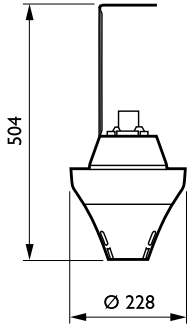

Urbana

Order code	62585100
Numerator – quantity per pack	1
Numerator – packs per outer box	1
Material no. (12NC)	910500983912

Net weight (piece)	2.100 kg

Dimensional drawing

Urbana Gear EPS300