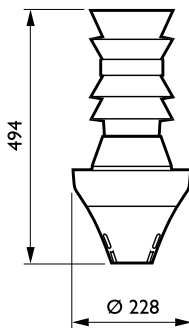

# Urbana

Order code	62585100
Numerator – quantity per pack	1
Numerator – packs per outer box	1
Material no. (12NC)	910500983912

Net weight (piece)	2.100 kg
--------------------	----------

## Dimensional drawing

Urbana Gear EPS300

Urbana Gear EPS300

Urbana Gear EPS300