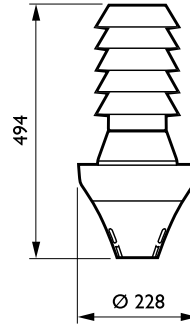

# Urbana

Order code	62585100
Numerator – quantity per pack	1
Numerator – packs per outer box	1
Material no. (12NC)	910500983912

Net weight (piece)	2.100 kg
--------------------	----------

## Dimensional drawing

Urbana Gear EPS300

Urbana Gear EPS300

Urbana Gear EPS300