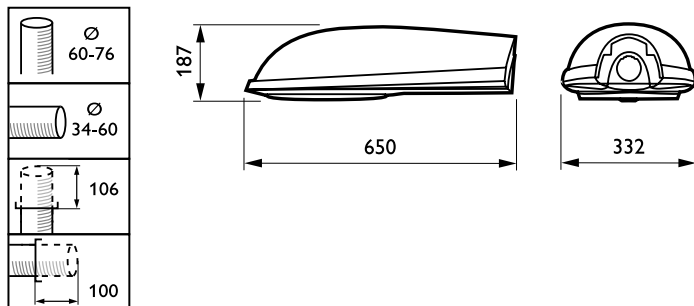

Iridium SGS252/452

Product Data

Full product code	871155984329200
Order product name	SGS452 CDO-TT70W K II CR FG GR SND
EAN/UPC - Product	8711559843292
Order code	84329200
Numerator - Quantity Per Pack	1

Numerator - Packs per outer box	1
Material Nr. (12NC)	910502127318
Net Weight (Piece)	9.423 kg

Dimensional drawing

Iridium SGS252