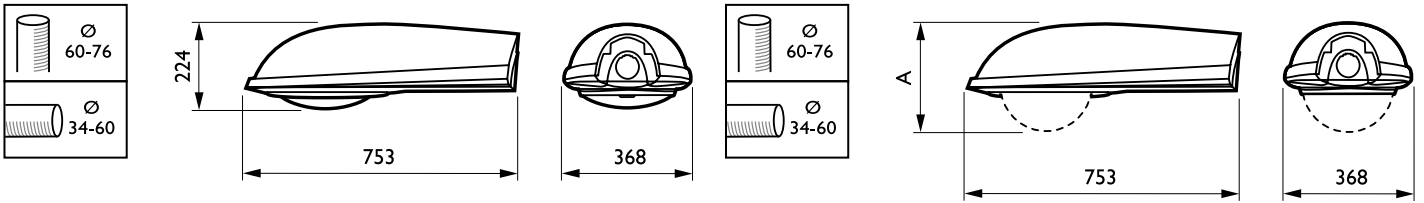

Product data

General Information	
Lamp family code	SON-T [SON-T]
Gear	CONV [Conventional]
Photocell	-
Product family code	SGS253 [IRIDIUM]
Embedded control	-
CE mark	Yes
ENEC mark	ENEC mark

Light Technical	
Standard tilt angle posttop	5°
Standard tilt angle side entry	5°
Number of light sources	1
Optical cover type	Glass bowl/cover
Optic type outdoor	Closed CT-POT

Operating and Electrical	
Input Voltage	230 V
Power Consumption	70 W

Mechanical and Housing	
Housing Color	Grey
Overall height	224 mm
Parts color	-

Approval and Application	
Ingress protection code	IP66 [Dust penetration-protected, jet-proof]
Mech. impact protection code	IK08 [5 J vandal-protected]
Protection class IEC	Safety class II

Product Data	
Order product name	SGS253 SON-T70W K II CR GB GR SND
Full product name	SGS253 SON-T70W K II CR GB GR SND
Full product code	871155984469500
Order code	84469500
Material Nr. (12NC)	910502135118
Numerator - Quantity Per Pack	1
EAN/UPC - Product/Case	8711559844695
Numerator - Packs per outer box	1
EAN/UPC - Case	8711559844695

Dimensional drawing

Product	A
SGS253 SON-T70W K II CR GB GR SND	224 mm