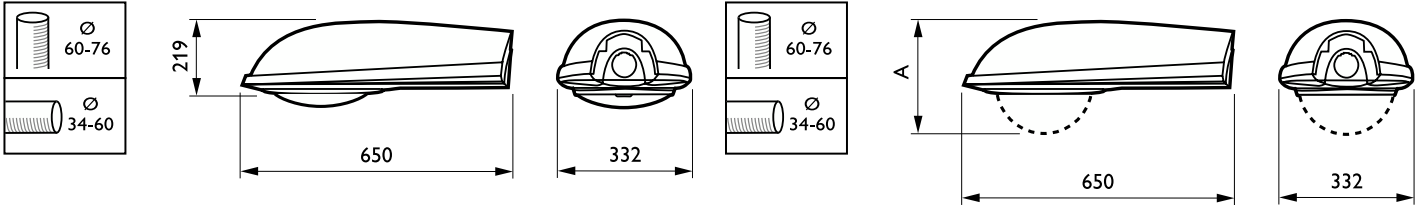

Iridium SGS252/452

Numerator - Packs per outer box	1
EAN/UPC - Case	8711559848426

Dimensional drawing

Product	A
SGS252 CDO-TT70W K II OR GB GR SND	219 mm