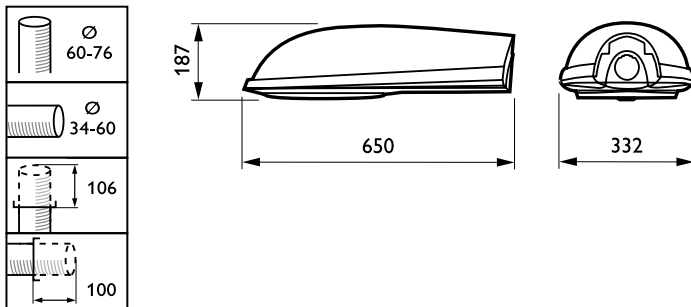

Iridium SGS252/452

EAN/UPC - Product	8711559849348
Order code	84934800
Numerator - Quantity Per Pack	1
Numerator - Packs per outer box	1
Material Nr. (12NC)	910502154618

Net Weight (Piece)	9.423 kg

Dimensional drawing

Iridium SGS252